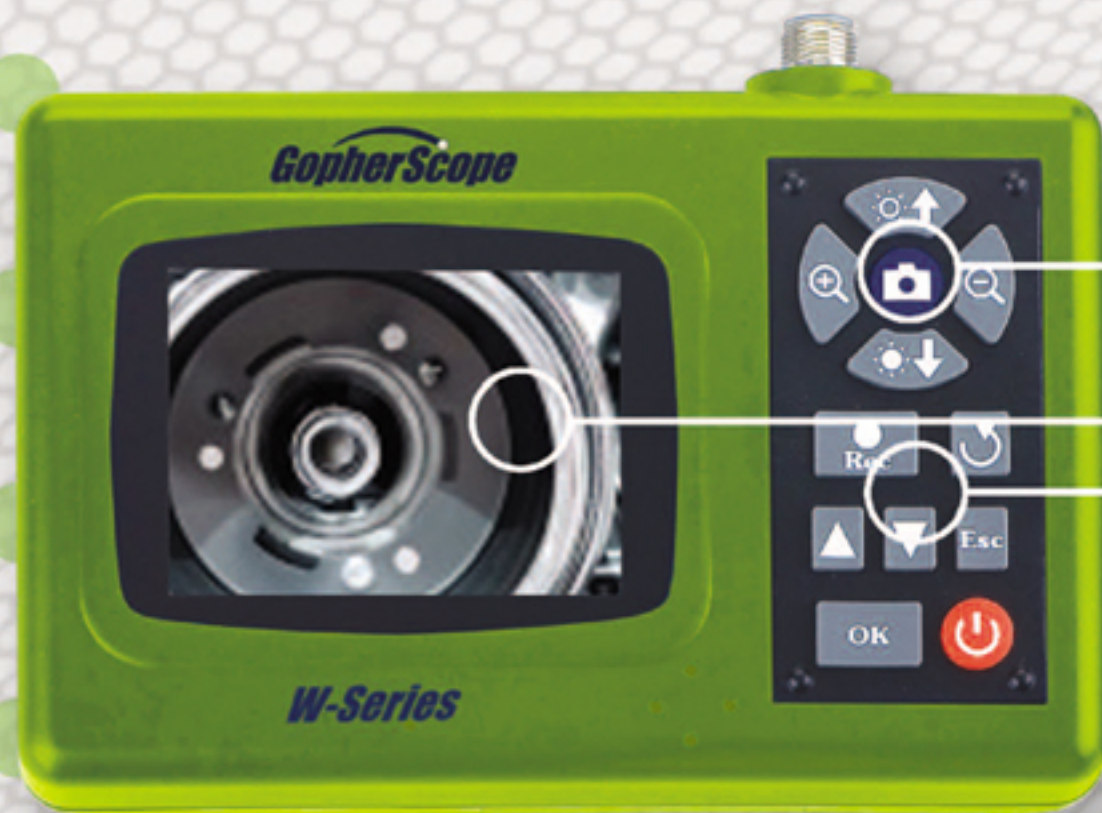

W-Series

This scope with its separate hand-held cable and remote monitor, provides maximum versatility for multi-team professionals working up to 100 meters apart.

Cable can be attached to the display monitor or hand control

Video and photo recording

Full color monitor

Voice recording over video to detail specific observations

W-Series Wireless

Deluxe Kit Includes

- W-Series Monitor
- 1m L X 5.5mm OD Cable (F)
- TV Out Cable
- USB Cable
- 90° and Straight View Lens
- Scope Magnet
- 2GB SD Card
- Power Charger
- Cleaning Kit
- Heavy Duty Case

Specifications

Interchangeable Cables*: Flexible (F), Rigid (R), Semi-Rigid (SR), and Articulating (A)

Cable: Water and oil proof

Monitor: 3.5 inch LED full color

Light Source Output: 1360 Lux at 20.6mm

Sensor: Fix-focus

Depth of Field: 1.5cm - 5cm

Operation time: 4 hours

Working temp: -20° to 60° C (-4° to 140° F)

*See "Accessories" Section for complete descriptions